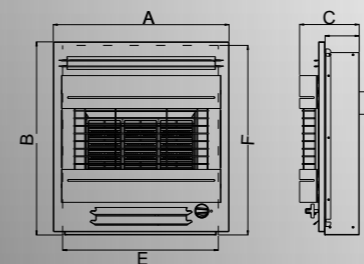

Simple variable heat adjustment and universally recognised safety control system.

Model	A	B	C	Inset Dimensions		
				D	E	F
Curvascape GL	582	546	168	96	440	535
Curvascape GP	497	546	168	96	440	535
Curvascape GPW	582	546	168	96	440	535